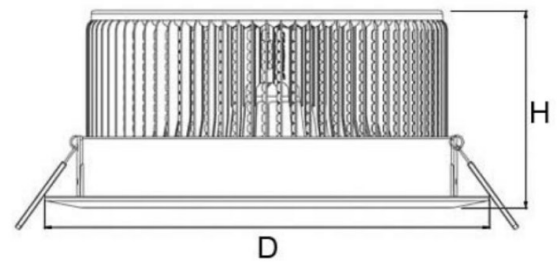

OPRAWA DOWNLIGHT LED

LED DOWNLIGHT

DA

LED luminaire - downlight dedicated for recessed ceilings. Wide range of lighting parameters and customization.

DESCRIPTION / BESCHREIBUNG/ DANE OPRAWY

Mounting: in the ceiling.

Housing: aluminium / PC.

Colour: White.

CRI factor [R]: Ra >80 lub Ra >90

Colour of the light [K]: Standard or selection guide

Standard:

W-3000K; D-4000K; C-6500K.

Specjalne:

Meat; Friuts and vegetables; Cheese; Fish; Bread; Dairy;

Alkohol; Wine; Clothes and shoes; Medicine.

DIMENSION / MAßE/ WYMIARY

INDEX	L	H
DA07	102mm	66mm
DA24	195mm	105mm
DA36	240mm	106mm

COLOUR [K] / FARBTEMPERATUREN [K] / BARWA [K]

STANDARD

SPECIAL

LINEAR CONECTION SYSTEM / SYSTEM ŁĄCZENIA W LINIE